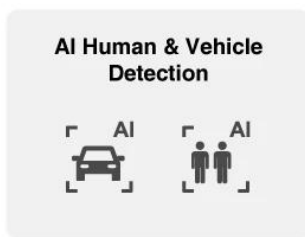

- Rozlišení **4 Mpx** (2560 × 1440 px) s kompresí H.265 pro efektivní ukládání dat
- Dual-band **Wi-Fi 6** na frekvencích 2,4 GHz a 5 GHz pro stabilní připojení
- Solární napájení s **8W panelem** a baterií 32,4 Wh pro autonomní provoz
- AI detekce osob a vozidel s PIR senzorem pro dosah až **12 m**
- Smart Dual Light s IR osvětlením (15 m) a teplým světlem (20 m) pro barevné noční vidění
- Obousměrné audio s vestavěným mikrofonem a reproduktorem pro komunikaci
- Krytí **IP66** pro odolnost proti prachu a vodě, provoz -20 °C až +60 °C
- Podpora microSD karet až **512 GB** pro lokální ukládání záznamů
- Rychlé párování přes **Bluetooth** a ovládání aplikací DMSS (Android/iOS)

Provozní režimy a spotřeba energie

Kamera nabízí čtyři provozní režimy optimalizované pro různé scénáře použití: ultra úsporný režim (0,008 W), úsporný režim (0,008 W), AOV režim pro nepřetržité nahrávání (0,2 W) a výkonný režim (1,22 W). Solární panel zajišťuje dobíjení baterie během dne pro nepřetržitý provoz.

Pokročilé funkce zabezpečení

System disponuje zvukovou a světelnou signalizací pro okamžité odstrašení narušitelů. Detekce pohybu je konfigurovatelná až pro 4 oblasti. WDR (Wide Dynamic Range) zajišťuje kvalitní obraz i ve scénách s velkým kontrastem osvětlení. Všechna data jsou šifrována pro maximální bezpečnost.

Snadná instalace a ovládání

Díky bezdrátovému připojení není nutná profesionální instalace ani pokládka kabelů. Kamera se rychle spáruje přes Bluetooth a ovládá se intuitivní aplikací DMSS s možností vzdáleného přístupu, živého náhledu, přehrávání záznamů a sdílení přístupu s rodinou.

Obsah balení

Wi-Fi kamera, solární panel 8 W, napájecí kabel, 2× držák, 2× sada šroubů, 2× vrtací šablona

ZÁKLADNÍ SPECIFIKACE

Snímač: 1/3" CMOS

Rozlišení: 4 Mpx (2560 × 1440 px)

Objektiv: fixní 2,1 mm, F1.6

Zorný úhel: 122,5° (H), 66° (V), 144,5° (D)

Noční vidění: IR až 15 m, teplé světlo až 20 m

Kompresce: H.265